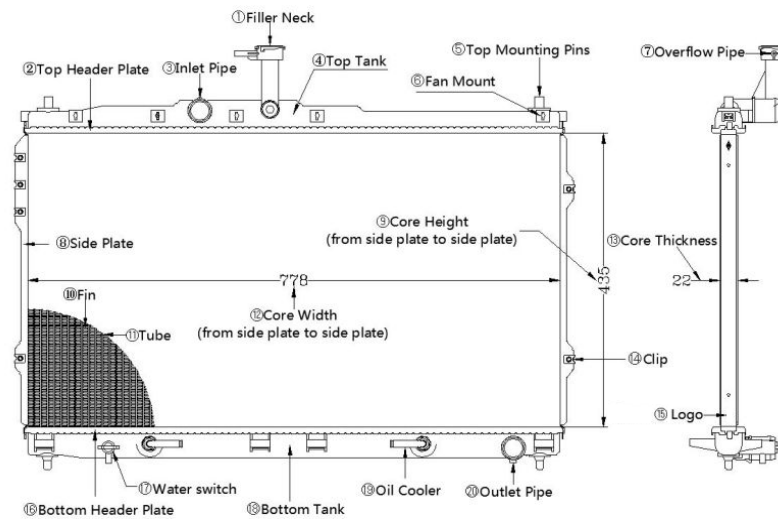

Aluminum Radiator

Complete & Parts

Radiator Parts

- | | |
|---------------------|------------------------|
| 1 Filler Neck | 11 Tube |
| 2 Top Header Plate | 12 Core Width |
| 3 Inlet Pipe | 13 Core Thickness |
| 4 Top Tank | 14 Clip |
| 5 Top Mounting Pins | 15 Logo |
| 6 Fan Mount | 16 Bottom Header Plate |
| 7 Overflow Pipe | 17 Water Switch |
| 8 Side Plate | 18 Bottom Tank |
| 9 Core Height | 19 Oil Cooler |
| 10 Fin | 20 Outlet Pipe |